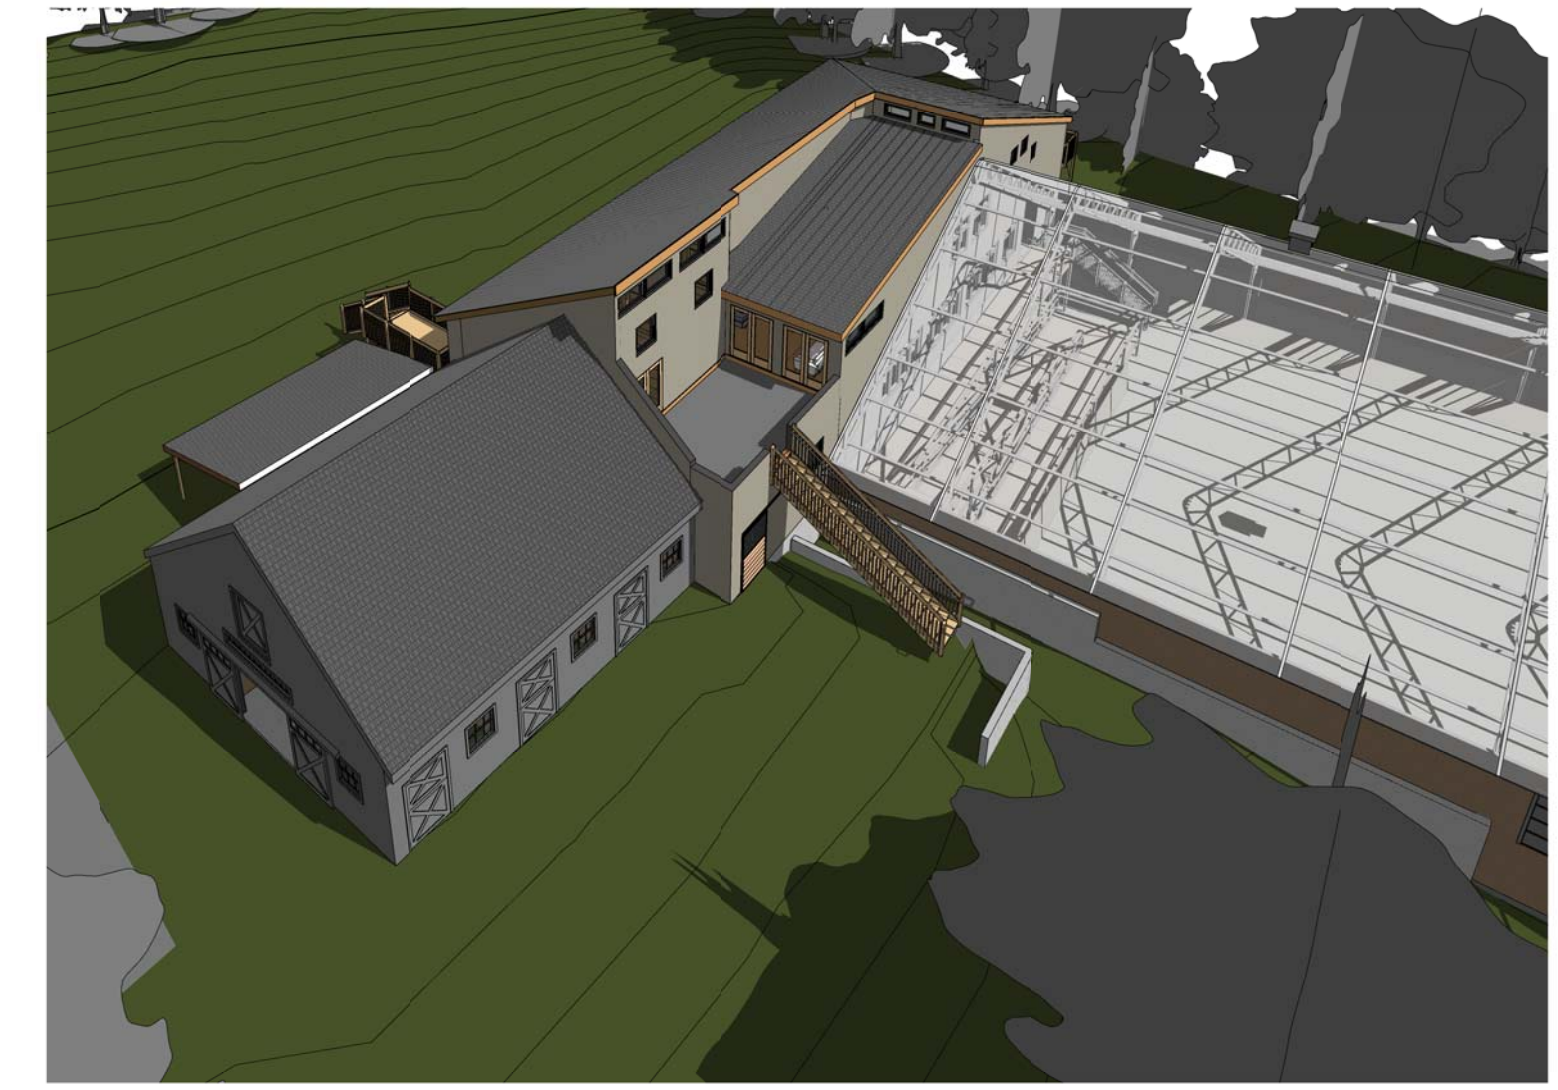

5 3D drone View