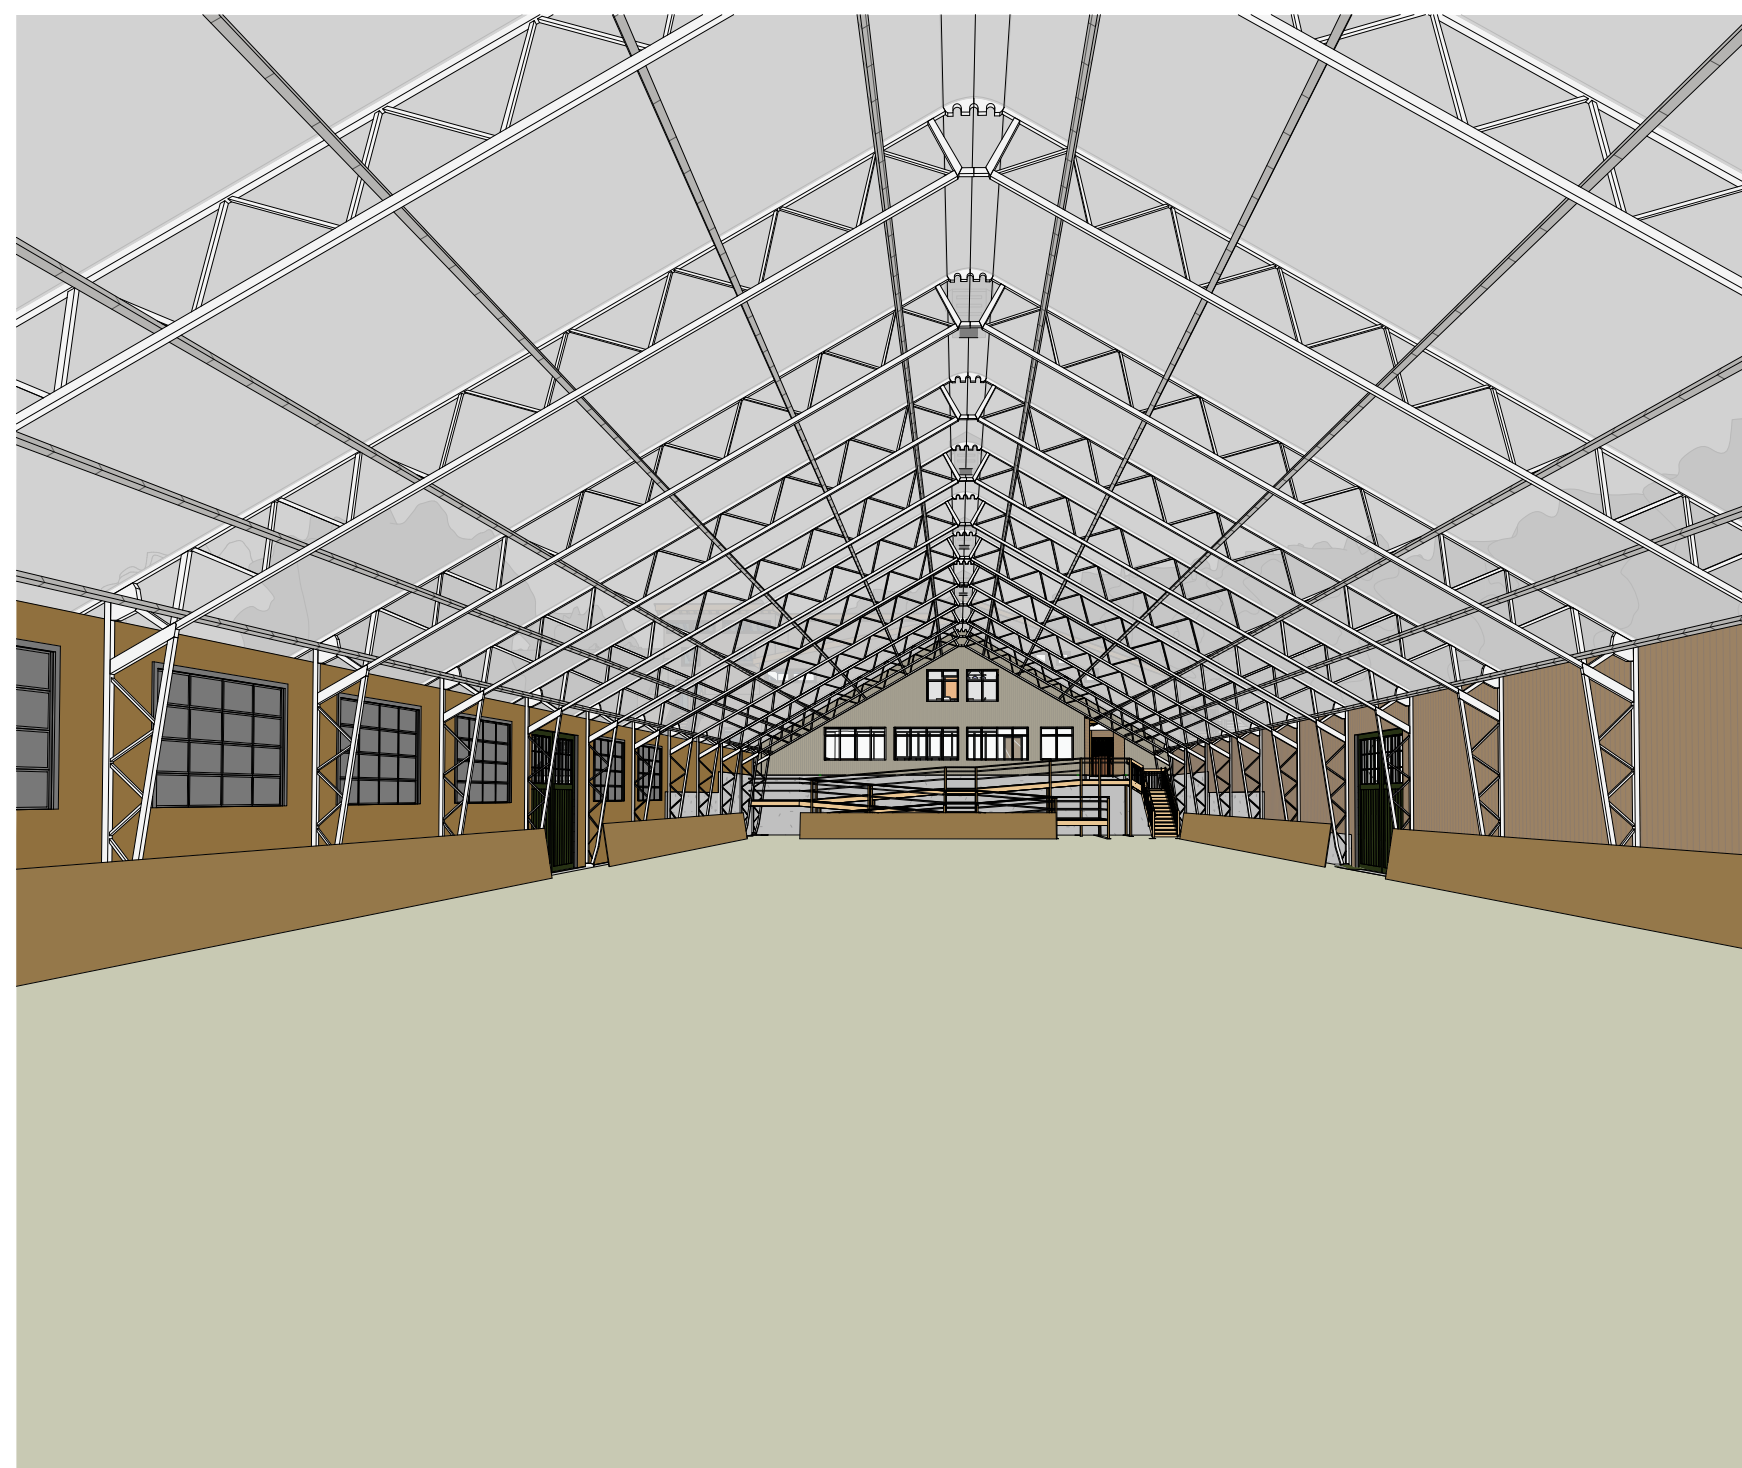

**WILDSTAR FARM
EQUESTRIAN FACILITY**

SHERBORN MASSACHUSETTS

8 3D View 26

© COPYRIGHT 2018 JAMES T. GUARINO CONSULTING.

PROGRESS

KEYPLAN

3D VIEWS

Scale:
Job No.: 17001.00
Drawn By: JTG
Date: 12/28/17
6/3/2018 9:00:03 PM

A0-0-0