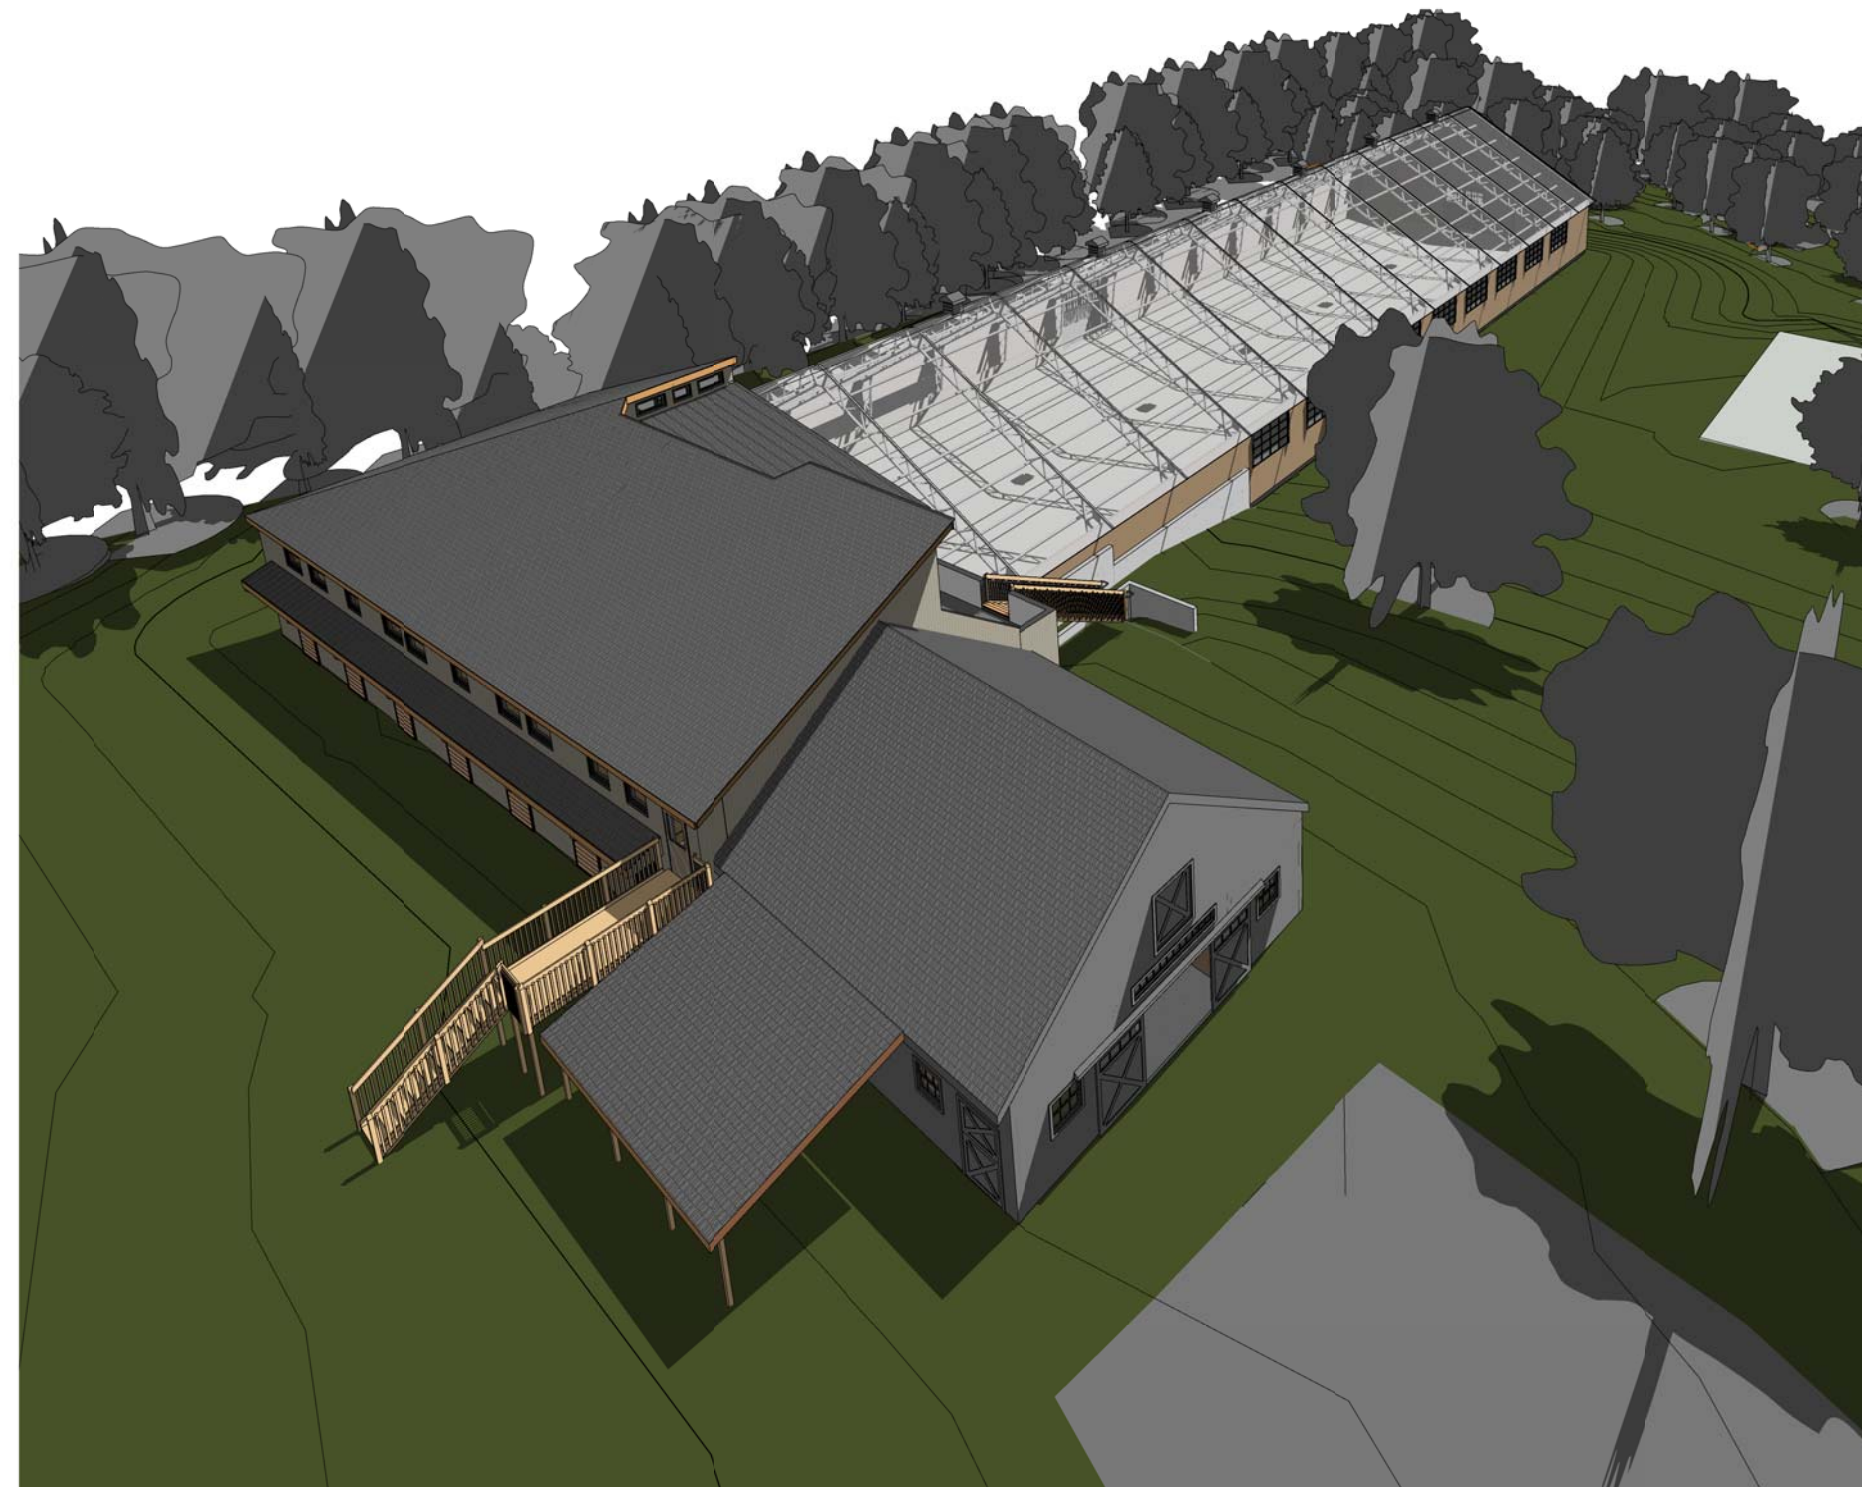

4 3D drone View 3