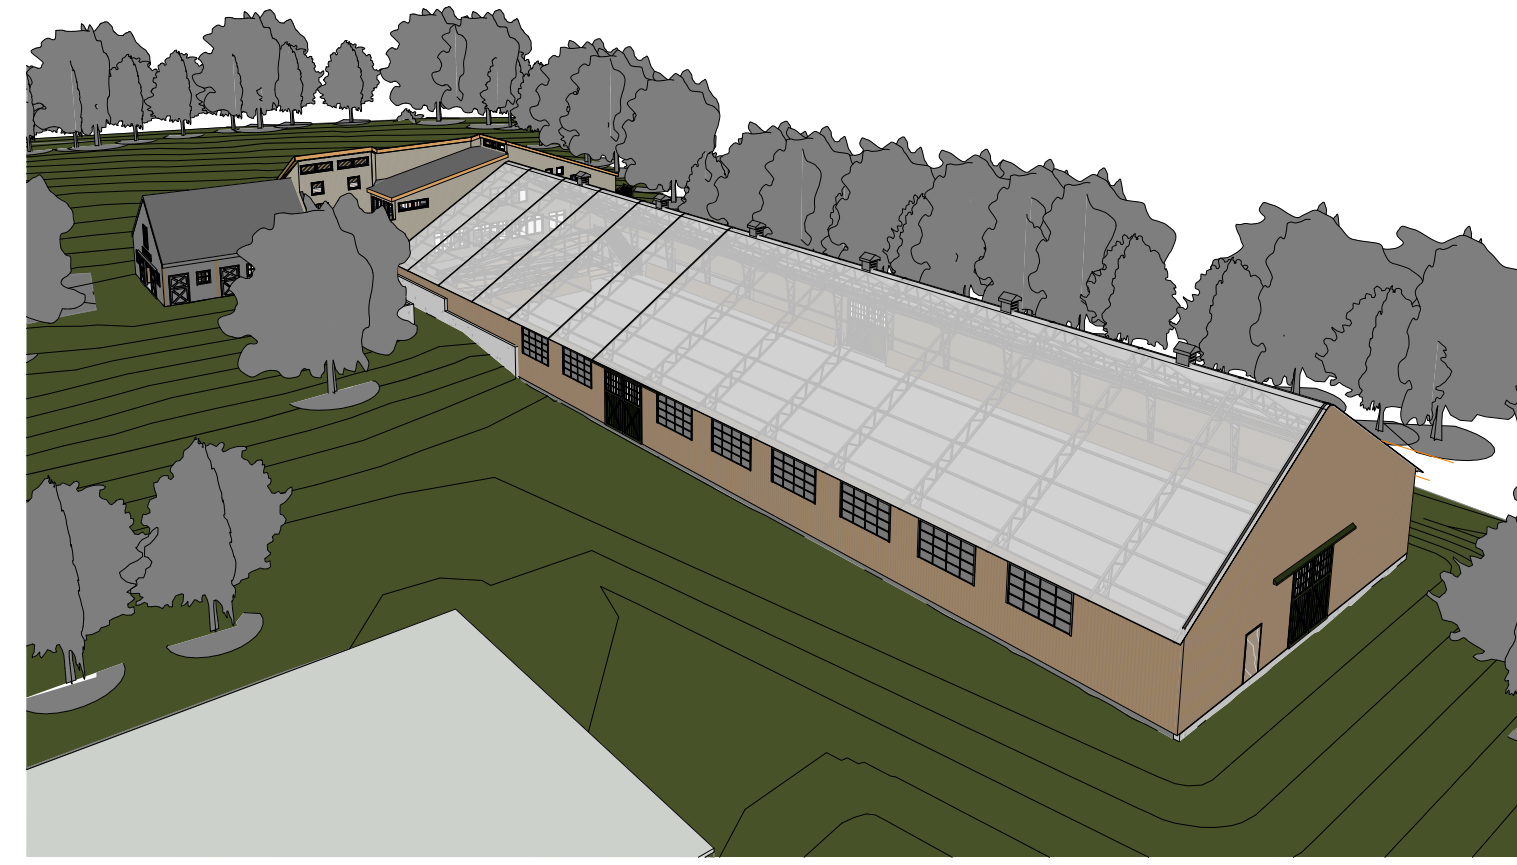

**WILDSTAR FARM
EQUESTRIAN FACILITY**

SHERBORN MASSACHUSETTS

9 3D View 28