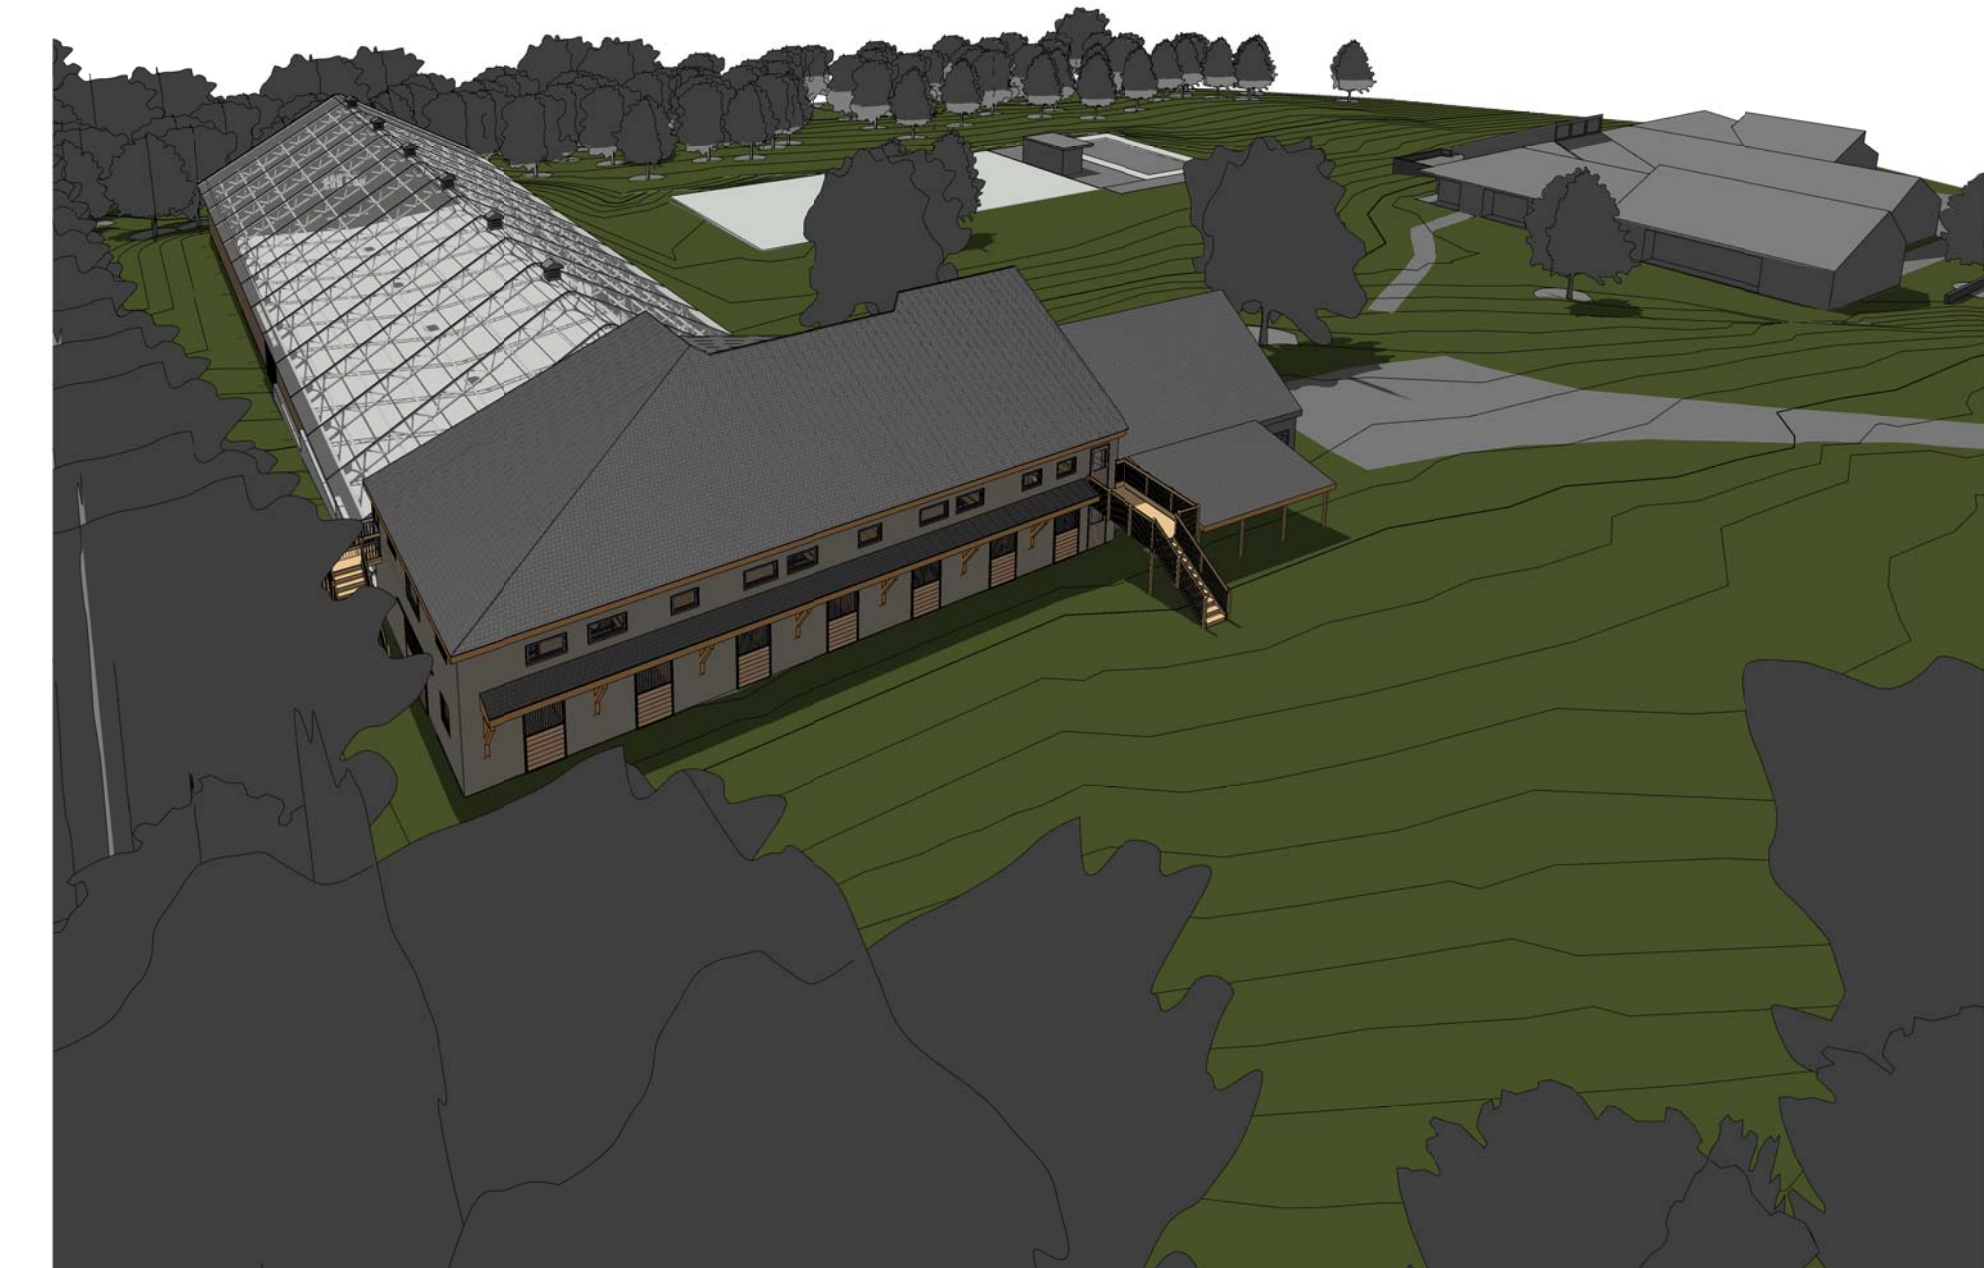

3 3D drone View 2