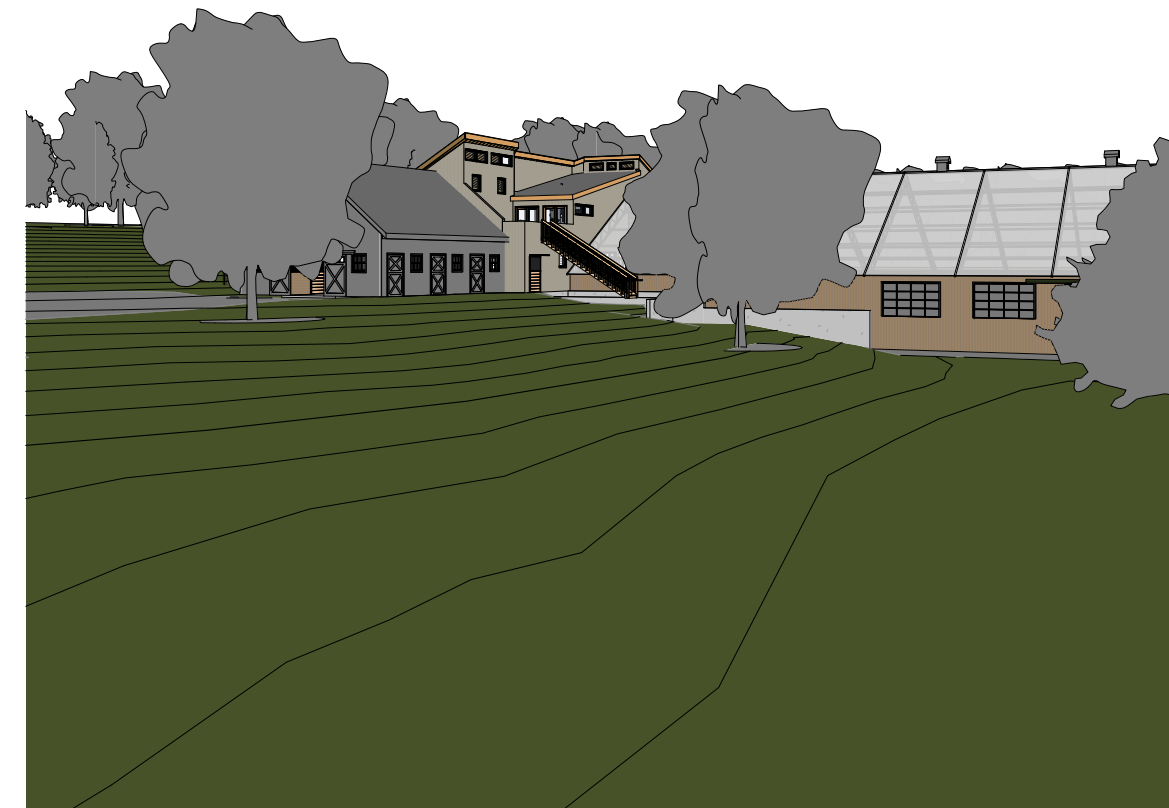

**WILDSTAR FARM
EQUESTRIAN FACILITY**

SHERBORN MASSACHUSETTS

7 3D View 23

© COPYRIGHT 2018 JAMES T. GUARINO CONSULTING.

PROGRESS

KEYPLAN

3D VIEWS

Scale:
Job No.: 17001.00
Drawn By: JTG
Date: 12/28/17
6/3/2018 9:00:03 PM

A0-0-0